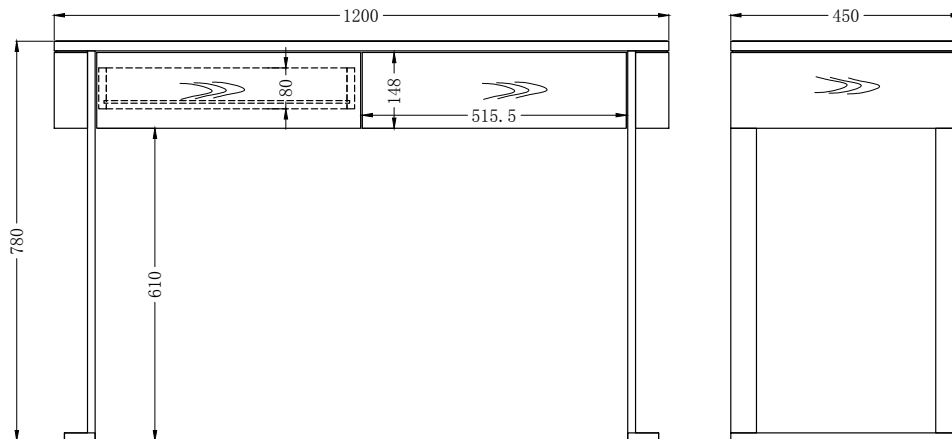

ECCOTRADING
DESIGN LONDON

LIZZI CONSOLE

KN231205D

SPECIFICATIONS

Code: KN231205D

Size: 120 x 45 x 78cm High.

Spec: Nera Oak. Soft close Drawers fully lined. Bronzed metal details. Seat clearance 61cm.

For further details please click product link below to view webpage.

Product link: eccotradingdesignlondon.com/products/lizzi-2-drawer-console

Logistic details: Box size 133 x 57 x 91 cm Weight: 45 kg

Chelsea Harbour Design Centre.
G11 Ground Floor Design Centre East
London SW10 0XF