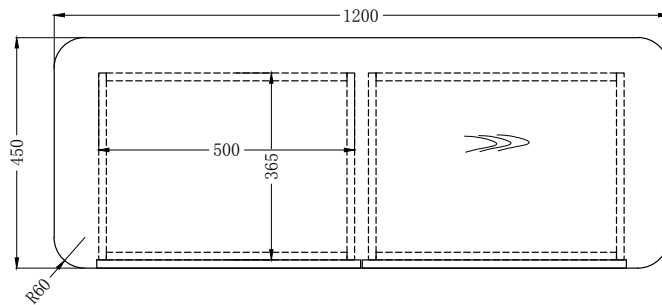

ECCOTRADING
DESIGN LONDON

LIZZI CONSOLE

KN231205D

SPECIFICATIONS

Code: KN231205D

Size: 120 x 45 x 78cm High.

Spec: Nera Oak. Soft close Drawers fully lined. Bronzed metal details. Seat clearance 61cm.

For further details please click product link below to view webpage.

Product link: eccotradingdesignlondon.com/products/lizzi-2-drawer-console

Logistic details: Box size 133 x 57 x 91 cm Weight: 45 kg

Chelsea Harbour Design Centre.
G11 Ground Floor Design Centre East
London SW10 0XF