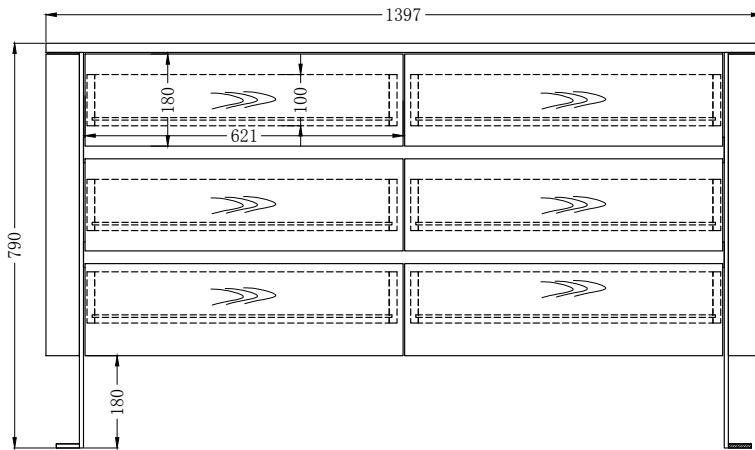

ECCOTRADING  
DESIGN LONDON

LIZZI 6 DRAWER CHEST

KN231203D

### SPECIFICATIONS

Code: KN231203D

Size: 140 x 45 x 79cm High.

Spec: Nera Oak. Soft close Drawers fully lined.. Bronzed metal details.

For further details please click product link below to view webpage.

Product link: [eccotradingdesignlondon.com/products/lizzi-6-drawer-chest](https://eccotradingdesignlondon.com/products/lizzi-6-drawer-chest)

Logistic details: Box size 146 x 51 x 85 cm Weight: 60 kg

Chelsea Harbour Design Centre.  
G11 Ground Floor Design Centre East  
London SW10 0XF

E: [info@eccotrading.com](mailto:info@eccotrading.com)

T: +44 (203) 196 2730