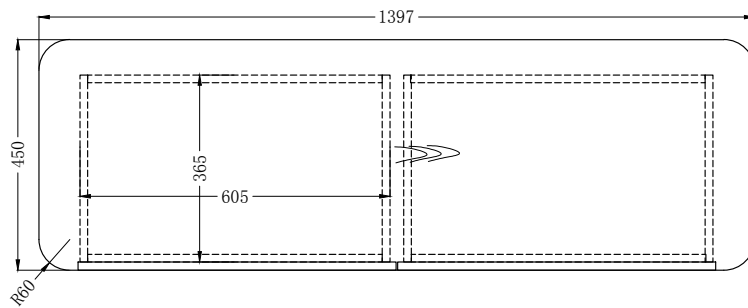

ECCOTRADING
DESIGN LONDON

KN231203D

SPECIFICATIONS

Code: KN231203D

Size: 140 x 45 x 79cm High.

Spec: Nera Oak. Soft close Drawers fully lined.. Bronzed metal details.

For further details please click product link below to view webpage.

Product link: eccotradingdesignlondon.com/products/lizzi-6-drawer-chest

Logistic details: Box size 146 x 51 x 85 cm Weight: 60 kg

Chelsea Harbour Design Centre.
G11 Ground Floor Design Centre East
London SW10 0XF

E: info@eccotrading.com

T: +44 (203) 196 2730