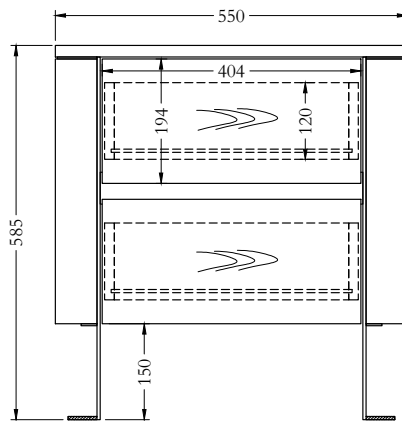

ECCOTRADING
DESIGN LONDON

LIZZI 2 DRAWER BEDSIDE

KN231202D

SPECIFICATIONS

Code: KN231202D

Size: 55 x 45 x 58.5cm High.

Spec: Nera Oak. Soft close drawers fully lined. Bronzed metal details.

For further details please click product link below to view webpage.

Product link: eccotradingdesignlondon.com/products/lizzi-2-drawer-bedside

Logistic details: Box size 63 x 53 x 65 cm Weight: 32 kg

Chelsea Harbour Design Centre.
G11 Ground Floor Design Centre East
London SW10 0XF