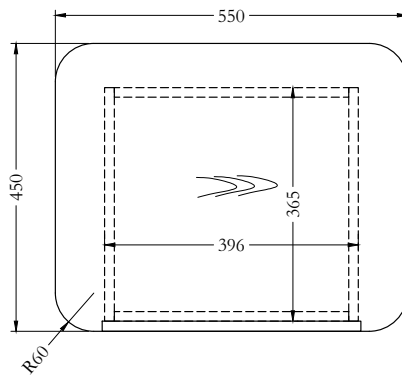

ECCOTRADING
DESIGN LONDON

LIZZI 2 DRAWER BEDSIDE

KN231202D

SPECIFICATIONS

Code: KN231202D

Size: 55 x 45 x 58.5cm High.

Spec: Nera Oak. Soft close drawers fully lined. Bronzed metal details.

For further details please click product link below to view webpage.

Product link: eccotradingdesignlondon.com/products/lizzi-2-drawer-bedside

Logistic details: Box size 63 x 53 x 65 cm Weight: 32 kg

Chelsea Harbour Design Centre.
G11 Ground Floor Design Centre East
London SW10 0XF