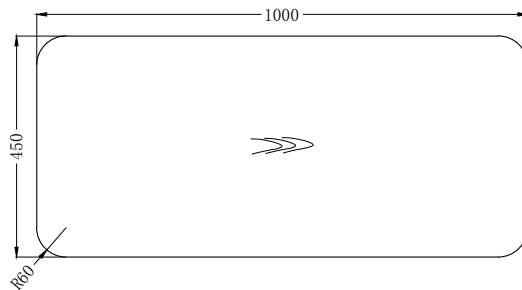

ECCOTRADING
DESIGN LONDON

LIZZI 2 DOOR CABINET

KN238416

SPECIFICATIONS

Code: KN238416

Size: 100 x 45 x 90cm High.

Spec: Nera Oak. Push system for doors. Bronzed metal details.

For further details please click product link below to view webpage.

Product link: eccotradingdesignlondon.com/products/lizzi-2-door-cabinet

Logistic details: Box size 107 x 52 x 97 cm Weight: 81 kg

Chelsea Harbour Design Centre.
G11 Ground Floor Design Centre East
London SW10 0XF