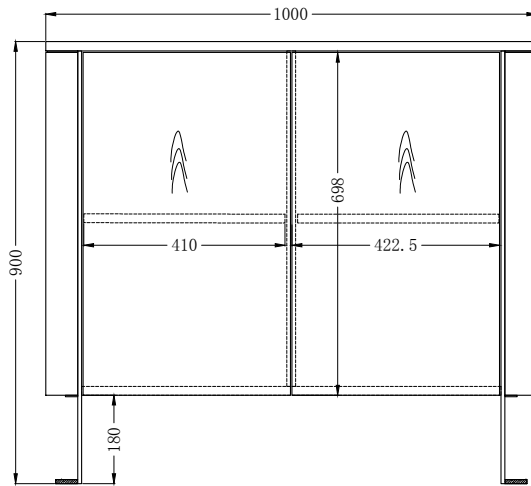

ECCOTRADING
DESIGN LONDON

LIZZI 2 DOOR CABINET

KN238416

SPECIFICATIONS

Code: KN238416

Size: 100 x 45 x 90cm High.

Spec: Nera Oak. Push system for doors. Bronzed metal details.

For further details please click product link below to view webpage.

Product link: eccotradingdesignlondon.com/products/lizzi-2-door-cabinet

Logistic details: Box size 107 x 52 x 97 cm Weight: 81 kg

Chelsea Harbour Design Centre.
G11 Ground Floor Design Centre East
London SW10 0XF