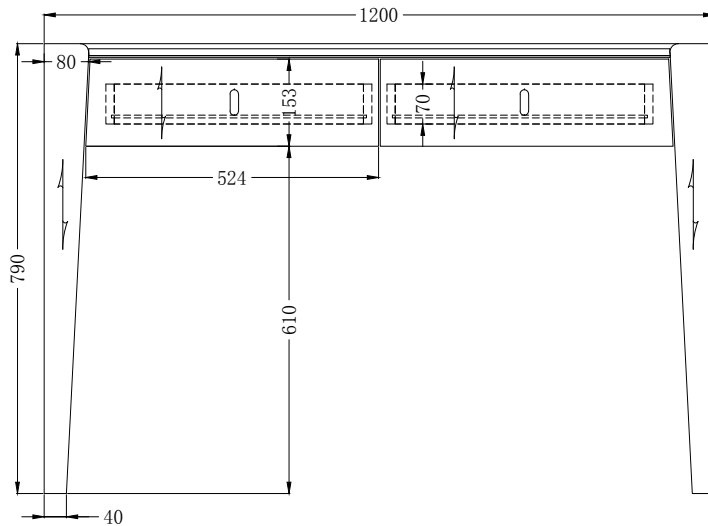

ECCOTRADING
DESIGN LONDON

KELLY CONSOLE

KN231003C

SPECIFICATIONS

Code: KN231003C

Size: 120 x 45 x 79cm High. Seat clearance 61cm.

Spec: Dark walnut with ceramic marble top. Soft close drawers fully lined. Gilt metal handles.

For further details please click product link below to view webpage.

Product link: <https://eccotradingdesignlondon.com/products/kelly-console>

Logistic details: Box size 134 x 59 x 93 cm Weight: 68 kg

Chelsea Harbour Design Centre.
G11 Ground Floor Design Centre East
London SW10 0XF