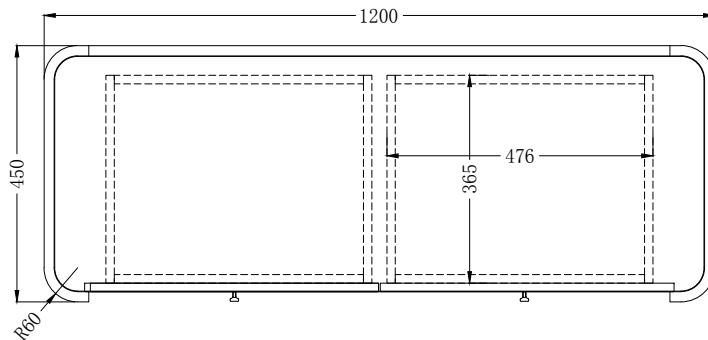

ECCOTRADING
DESIGN LONDON

KELLY CONSOLE

KN231003C

SPECIFICATIONS

Code: KN231003C

Size: 120 x 45 x 79cm High. Seat clearance 61cm.

Spec: Dark walnut with ceramic marble top. Soft close drawers fully lined. Gilt metal handles.

For further details please click product link below to view webpage.

Product link: <https://eccotradingdesignlondon.com/products/kelly-console>

Logistic details: Box size 134 x 59 x 93 cm Weight: 68 kg

Chelsea Harbour Design Centre.
G11 Ground Floor Design Centre East
London SW10 0XF