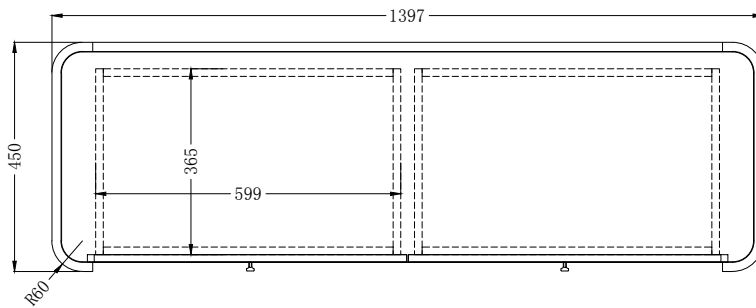

ECCOTRADING
DESIGN LONDON

KELLY 6 DRAWER CHEST

KN231006C

SPECIFICATIONS

Code: KN231006C

Size: 140 x 45 x 79cm High.

Spec: Dark walnut with ceramic marble top. Soft close drawers fully lined. Gilt metal handles.
For further details please click product link below to view webpage.

Product link: eccotradingdesignlondon.com/products/kelly-6-drawer-chest

Logistic details: Box size 146 x 51 x 85 cm Weight: 113 kg

Chelsea Harbour Design Centre.
G11 Ground Floor Design Centre East
London SW10 0XF