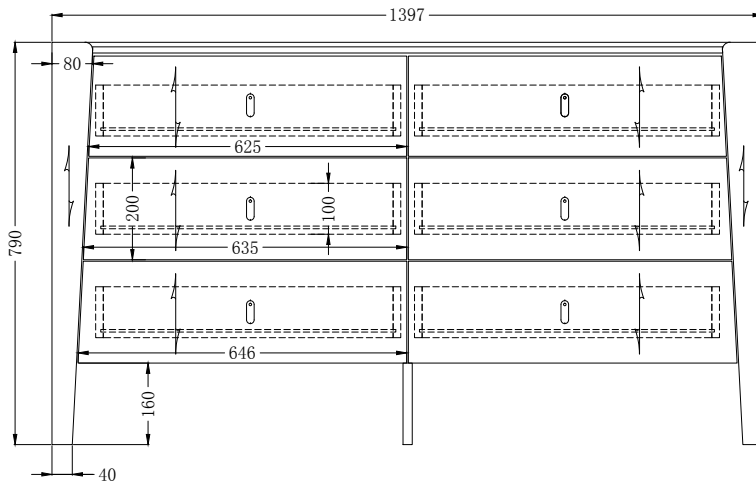

ECCOTRADING
DESIGN LONDON

KELLY 6 DRAWER CHEST

KN231006C

SPECIFICATIONS

Code: KN231006C

Size: 140 x 45 x 79cm High.

Spec: Dark walnut with ceramic marble top. Soft close drawers fully lined. Gilt metal handles.
For further details please click product link below to view webpage.

Product link: eccotradingdesignlondon.com/products/kelly-6-drawer-chest

Logistic details: Box size 146 x 51 x 85 cm Weight: 113 kg

Chelsea Harbour Design Centre.
G11 Ground Floor Design Centre East
London SW10 0XF