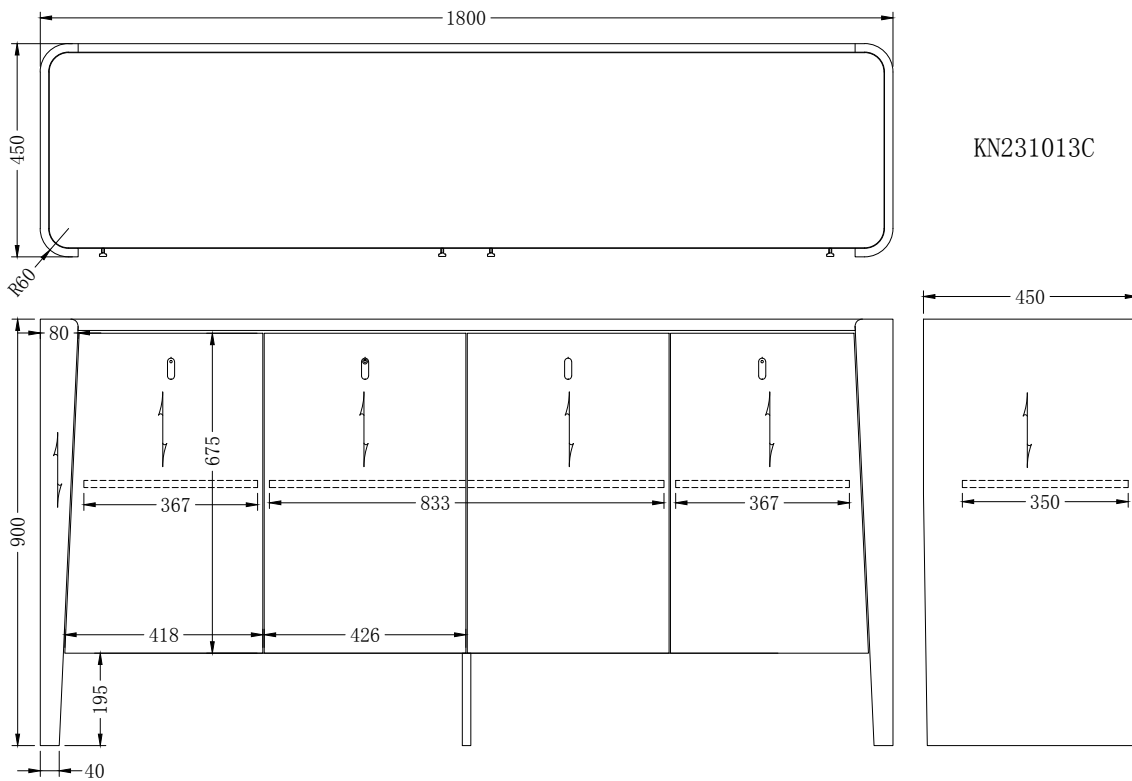

### SPECIFICATIONS

Code: KN231013C

Size: 180 x 45 x 90cm High.

Spec: Dark walnut with ceramic marble top. Soft close doors. Gilt metal handles.

For further details please click product link below to view webpage.

Product link: [eccotradingdesignlondon.com/products/kelly-4-door-cabinet](https://eccotradingdesignlondon.com/products/kelly-4-door-cabinet)

Logistic details: Box size 186 x 51 x 97 cm Weight: 113 kg

Chelsea Harbour Design Centre.  
G11 Ground Floor Design Centre East  
London SW10 0XF