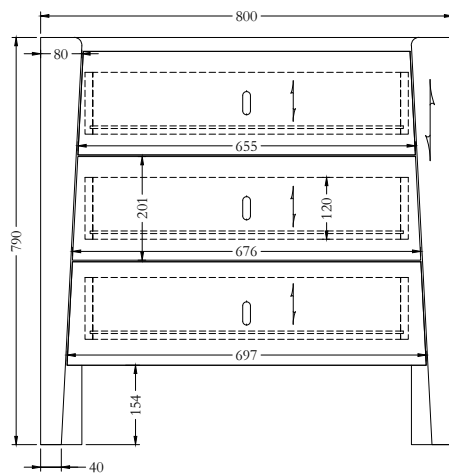

ECCOTRADING  
DESIGN LONDON

KELLY 3 DRAWER CHEST

KN238413

### SPECIFICATIONS

Code: KN238413

Size: 80 x 45 x 79cm High.

Spec: Dark walnut with ceramic marble top. Soft close drawers fully lined. Gilt metal handles.  
For further details please click product link below to view webpage.

Product link: <https://eccotradingdesignlondon.com/products/kelly-3-drawer-chest/>

Logistic details: Box size 87 x 52 x 85 cm Weight: 61 kg

Chelsea Harbour Design Centre.  
G11 Ground Floor Design Centre East  
London SW10 0XF