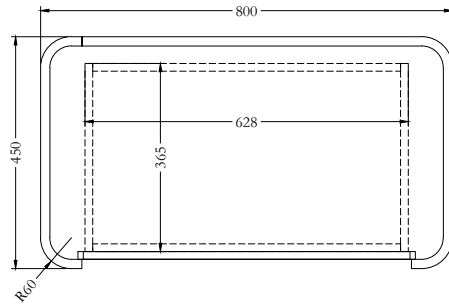

KELLY 3 DRAWER CHEST

KN238413