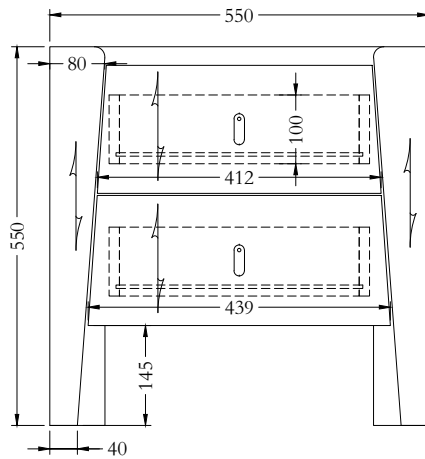

ECCOTRADING  
DESIGN LONDON

KELLY 2 DRAWER BEDSIDE WHITE ASH

KN231002C

### SPECIFICATIONS

Code: KN248066B

Size: 55 x 45 x 55cm High.

Specs: White ash with ceramic marble top. Soft close drawers fully lined. Gilt metal handles.

For further details please click product link below to view webpage.

Product link: <https://eccotradingdesignlondon.com/products/kelly-2-drawer-bedside-white-ash/>  
size 64 x 54 x 67 cm Weight: 35 kg

Chelsea Harbour Design Centre.  
G11 Ground Floor Design Centre East  
London SW10 0XF