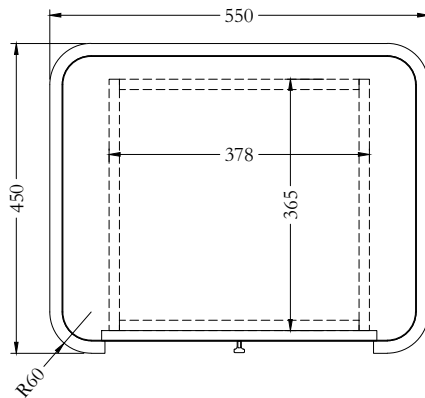

ECCOTRADING  
DESIGN LONDON

KELLY 2 DRAWER BEDSIDE WHITE ASH

KN231002C

### SPECIFICATIONS

Code: KN248066B

Size: 55 x 45 x 55cm High.

Specs: White ash with ceramic marble top. Soft close drawers fully lined. Gilt metal handles.

For further details please click product link below to view webpage.

Product link: <https://eccotradingdesignlondon.com/products/kelly-2-drawer-bedside-white-ash/>  
size 64 x 54 x 67 cm Weight: 35 kg

Chelsea Harbour Design Centre.  
G11 Ground Floor Design Centre East  
London SW10 0XF