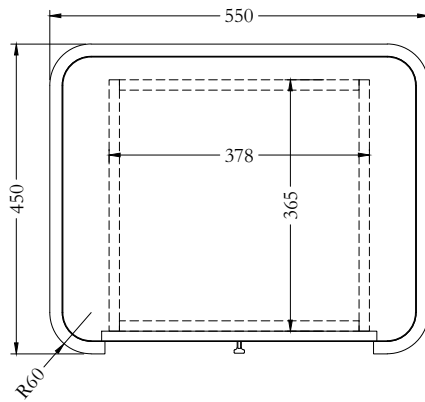

ECCOTRADING
DESIGN LONDON

KELLY 2 DRAWER BEDSIDE TABLE

KN231002C

SPECIFICATIONS

Code: KN231002C

Size: 55 x 45 x 55cm High.

Specs: Dark walnut with ceramic marble top. Soft close drawers fully lined. Gilt metal handles.
For further details please click product link below to view webpage.

Product link://eccotradingdesignlondon.com/products/kelly-2-drawer-bedside/

Logistic details: Box size 64 x 54 x 67 cm Weight: 35 kg

Chelsea Harbour Design Centre.
G11 Ground Floor Design Centre East
London SW10 0XF