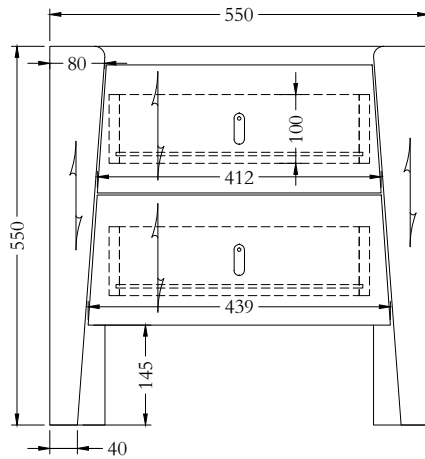

ECCOTRADING
DESIGN LONDON

KELLY 2 DRAWER BEDSIDE TABLE

KN231002C

SPECIFICATIONS

Code: KN231002C

Size: 55 x 45 x 55cm High.

Specs: Dark walnut with ceramic marble top. Soft close drawers fully lined. Gilt metal handles.
For further details please click product link below to view webpage.

Product link://eccotradingdesignlondon.com/products/kelly-2-drawer-bedside/

Logistic details: Box size 64 x 54 x 67 cm Weight: 35 kg

Chelsea Harbour Design Centre.
G11 Ground Floor Design Centre East
London SW10 0XF