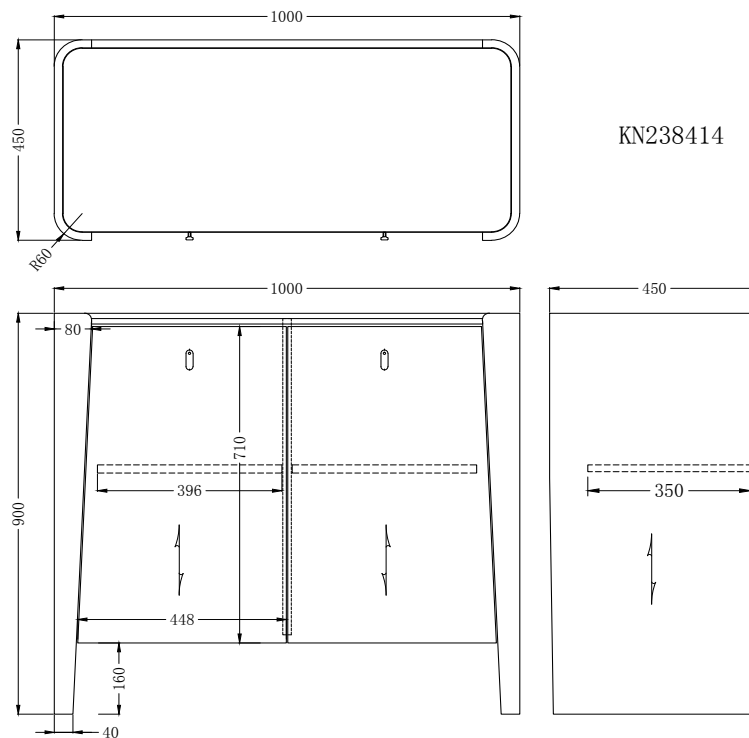

### SPECIFICATIONS

Code: KN238414

Size: 100 x 45 x 900cm High.

Spec: Dark walnut with ceramic marble top. Soft close doors. Gilt metal handles.

For further details please click product link below to view webpage.

Product link: [eccotradingdesignlondon.com/products/kelly-2-door-cabinet](https://eccotradingdesignlondon.com/products/kelly-2-door-cabinet)

Logistic details: Box size 107 x 57 x 97 cm Weight: 76 kg

Chelsea Harbour Design Centre.  
G11 Ground Floor Design Centre East  
London SW10 0XF