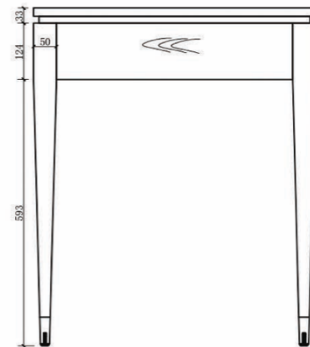

ECCOTRADING
DESIGN LONDON

Cora Desk 120cm White Ash

SPECIFICATIONS

Code: KN248069-DA

Size: 120 x 60 x 75cm High.

Spec: White Ash with antique brass socks, 2 drawers

For further details please click product link below to view webpage.

Product link: <https://eccotradingdesignlondon.com/products/cora-desk-120cm-white-ash/>

Logistic details: Box size 132 x 72 x 85 cm Weight: 53 kg

Chelsea Harbour Design Centre.
G11 Ground Floor Design Centre East
London SW10 0XF