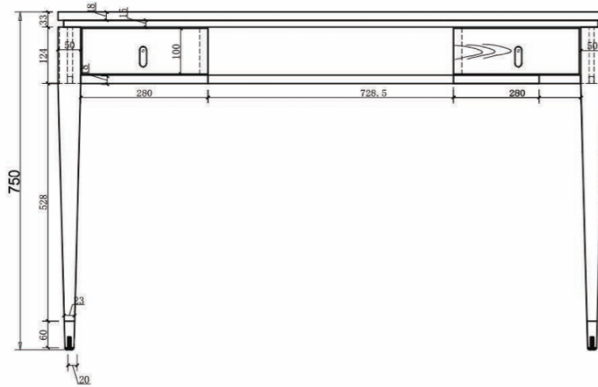

ECCOTRADING
DESIGN LONDON

Cora Desk 120cm White Ash

SPECIFICATIONS

Code: KN248069-DA

Size: 120 x 60 x 75cm High.

Spec: White Ash with antique brass socks, 2 drawers

For further details please click product link below to view webpage.

Product link: <https://eccotradingdesignlondon.com/products/cora-desk-120cm-white-ash/>

Logistic details: Box size 132 x 72 x 85 cm Weight: 53 kg

Chelsea Harbour Design Centre.
G11 Ground Floor Design Centre East
London SW10 0XF