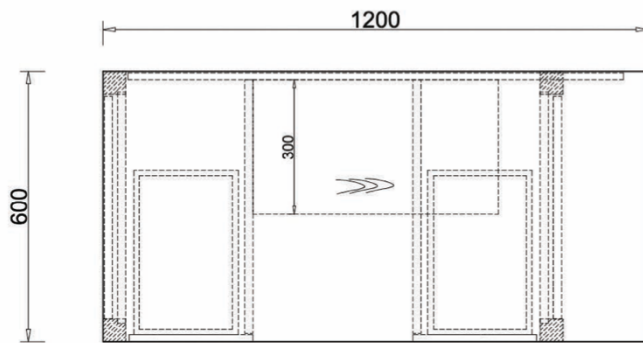

ECCOTRADING
DESIGN LONDON

Cora Desk 120cm White Ash

SPECIFICATIONS

Code: KN248069-DA

Size: 120 x 60 x 75cm High.

Spec: White Ash with antique brass socks, 2 drawers

For further details please click product link below to view webpage.

Product link: <https://eccotradingdesignlondon.com/products/cora-desk-120cm-white-ash/>

Logistic details: Box size 132 x 72 x 85 cm Weight: 53 kg

Chelsea Harbour Design Centre.
G11 Ground Floor Design Centre East
London SW10 0XF