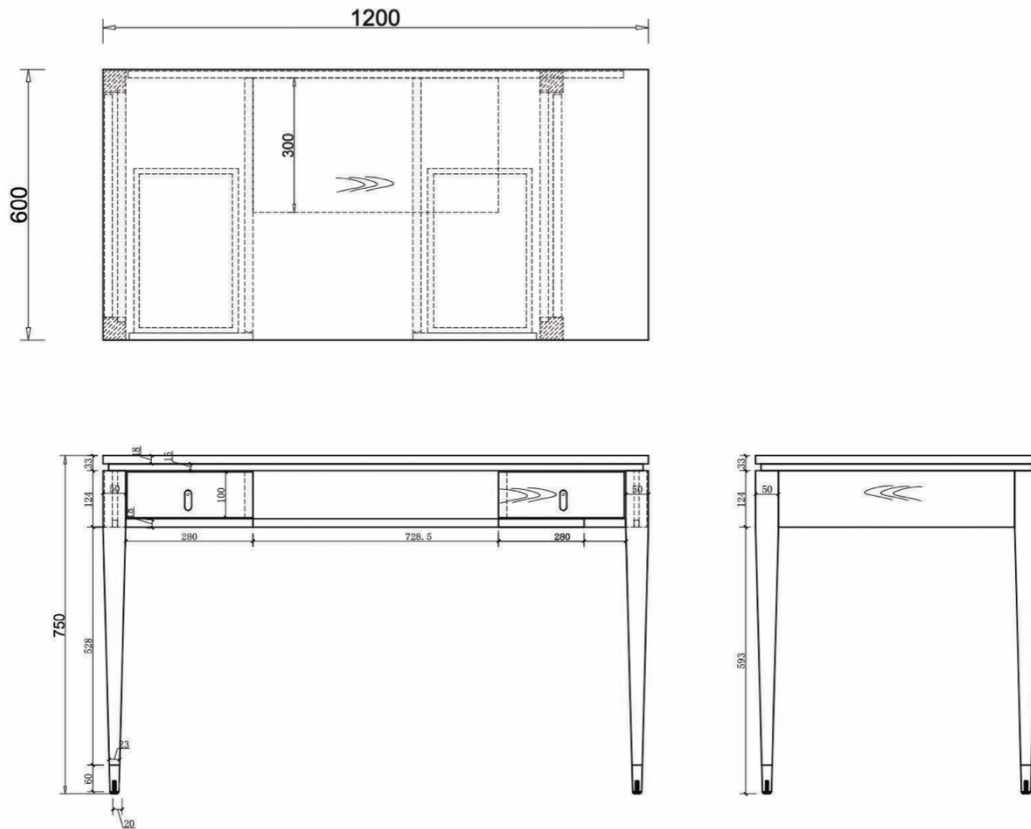

Cora Desk 120cm Espresso Oak

SPECIFICATIONS

Code: KN248069

Size: 120 x 60 x 75cm High.

Spec: Espresso Oak with antique brass socks, 2 drawers

For further details please click product link below to view webpage.

Product link <https://eccotradingdesignlondon.com/products/cora-desk-120cm-espresso-oak/>

Logistic details: Box size 132 x 72 x 85 cm Weight: 53 kg

Chelsea Harbour Design Centre.
G11 Ground Floor Design Centre East
London SW10 0XF