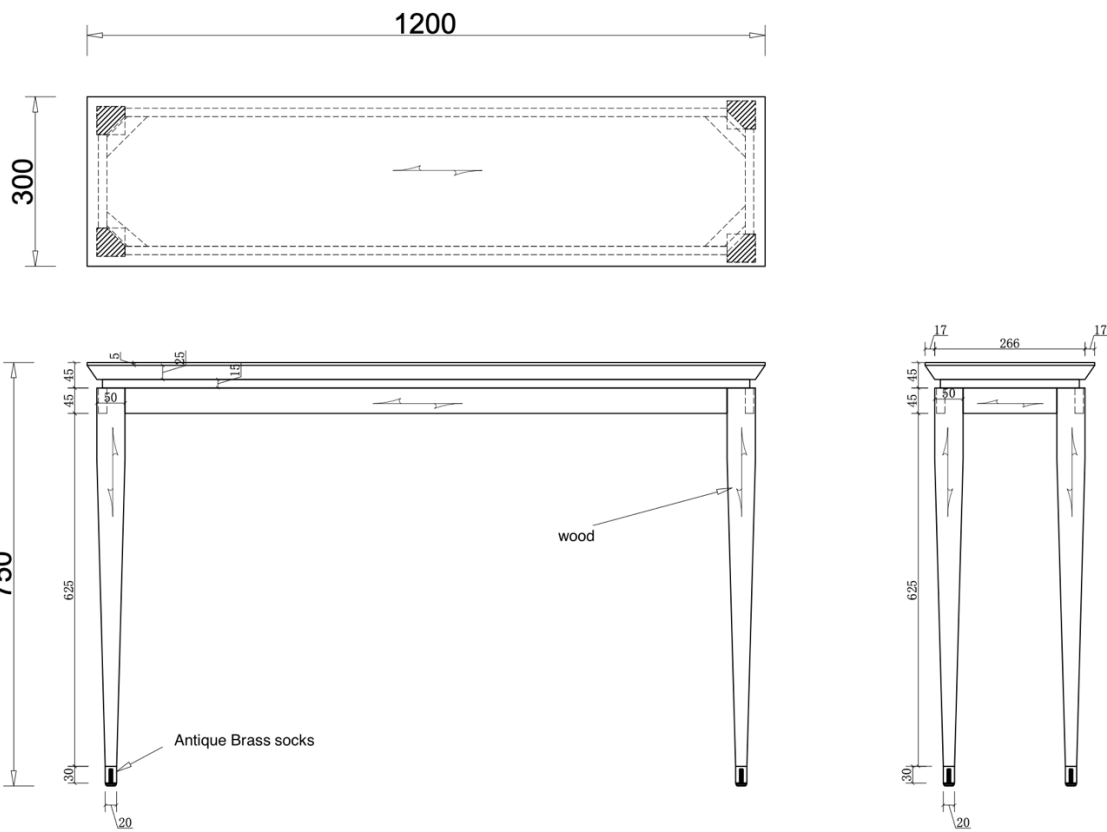

ECCOTRADING
DESIGN LONDON

Cora Console 120cm Espresso Oak

SPECIFICATIONS

Code: KN248067

Size: 120 x 30 x 75cm High.

Spec: Espresso Oak with antique brass socks

For further details please click product link below to view webpage.

Product link: <https://eccotradingdesignlondon.com/products/cora-console-120cm-espresso-oak/>

Logistic details: Box size 128 x 38 x 17 cm Weight: 15 kg

Chelsea Harbour Design Centre.
G11 Ground Floor Design Centre East
London SW10 0XF